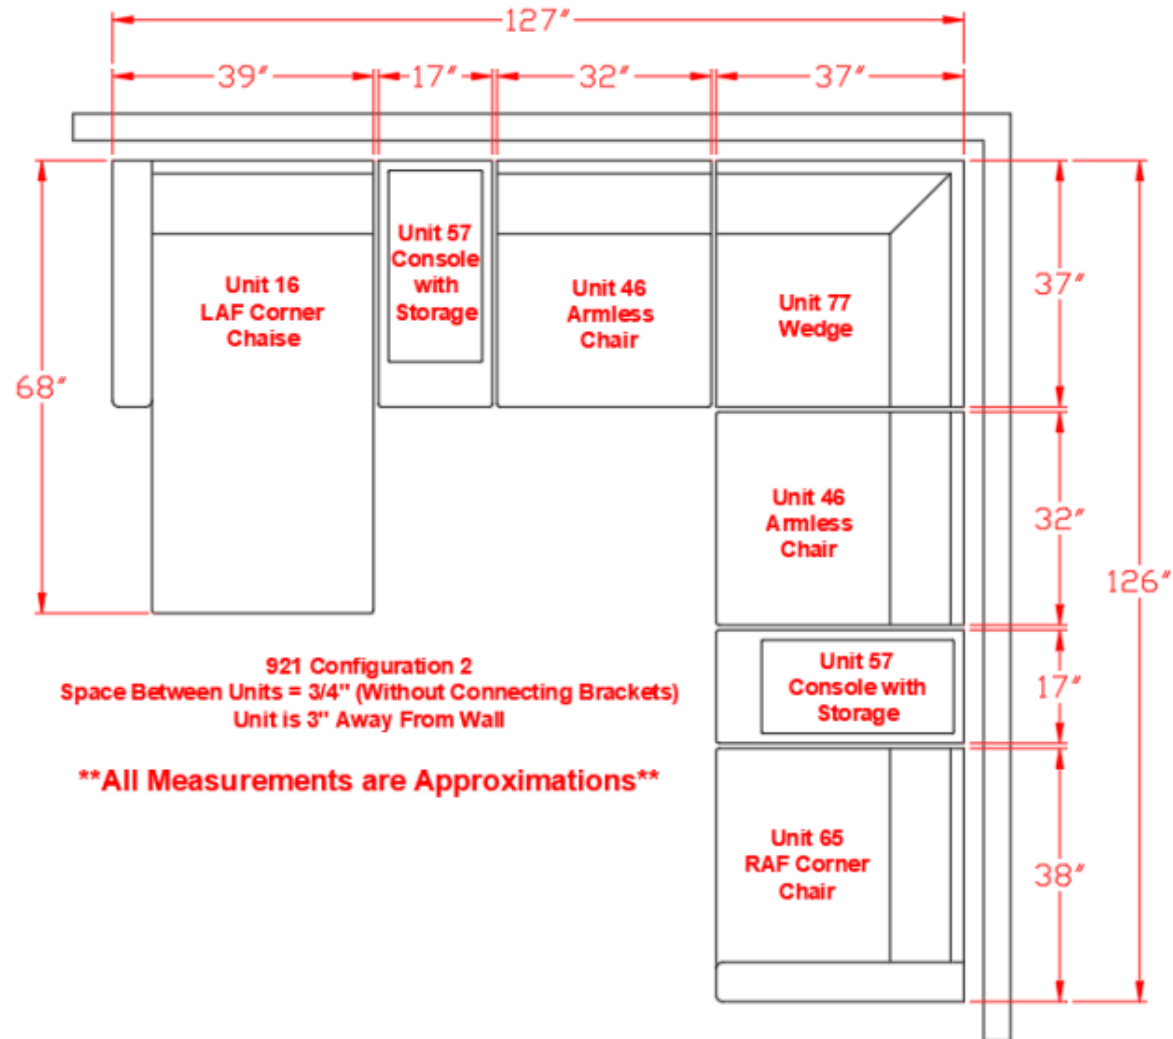

235

393

270

271

*Signature*  
DESIGN  
BY **ASHLEY**

# 921 SECTIONAL DIMENSIONS 7 PIECE CONFIGURATION

**921 SECTIONAL  
DIMENSIONS  
7 PIECE  
CONFIGURATION**